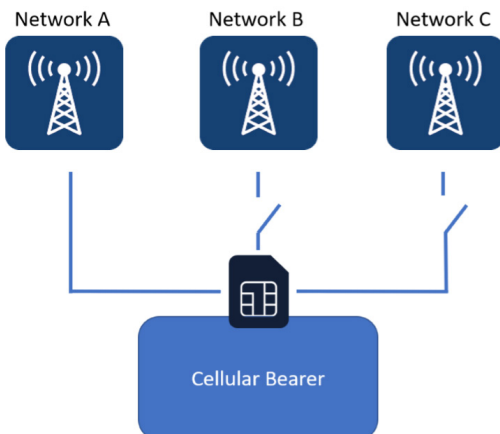

uLink

eSIM Provisioning and Data Management for 2G/3G/4G and LoRaWAN - Global coverage, multiple networks, intelligent billing, and IoT tools.

Features

- Connectivity management; control your SIMs from our online portal
- Data analytics and reporting; understand more about your data, control your budgets
- Multiple networks available to a single SIM for improved quality of service
- True, real time billing; prevent unwanted usage immediately and avoid unnecessary charges
- Configure your own networks and control how you route your data
- Geolocation services without the need for additional devices
- APN security, secure routing, and VPN capabilities

Diversity and Redundancy

Provide redundancy, diversity, and improve quality of service with uLink technology. Connect to any available network within the network list and when the connection is lost, the SIM will automatically seek a new network. No disruptions and reduced downtime, keeping you and your business operational.

Private and Flexible Networks

Manage and access your devices without third party apps with VPN capability on the cellular level to encrypt and secure your data. Fixed IP services are available at a set rate per year, with no burden on your data.

uLink Portal - Control, Analytics, and Reporting

uLink's online portal allows you to monitor your eSIM status, check your data usage in real-time, and more:

- Create your own monthly usage budget, including usage warnings and limits
- Create your own cost centers for each deployment to simplify your administration
- Pick the best performing network through the diagnostic tools
- Monitor location by Cell ID, IMEI, and more
- Access and coverage configuration - pick zones you want access to, include or exclude countries in each zone, suspend and resume eSIM's in real time.
- Cost management - see your costs in real-time and take action without worrying about additional charges. All the tools you need to manage your fleet are available.